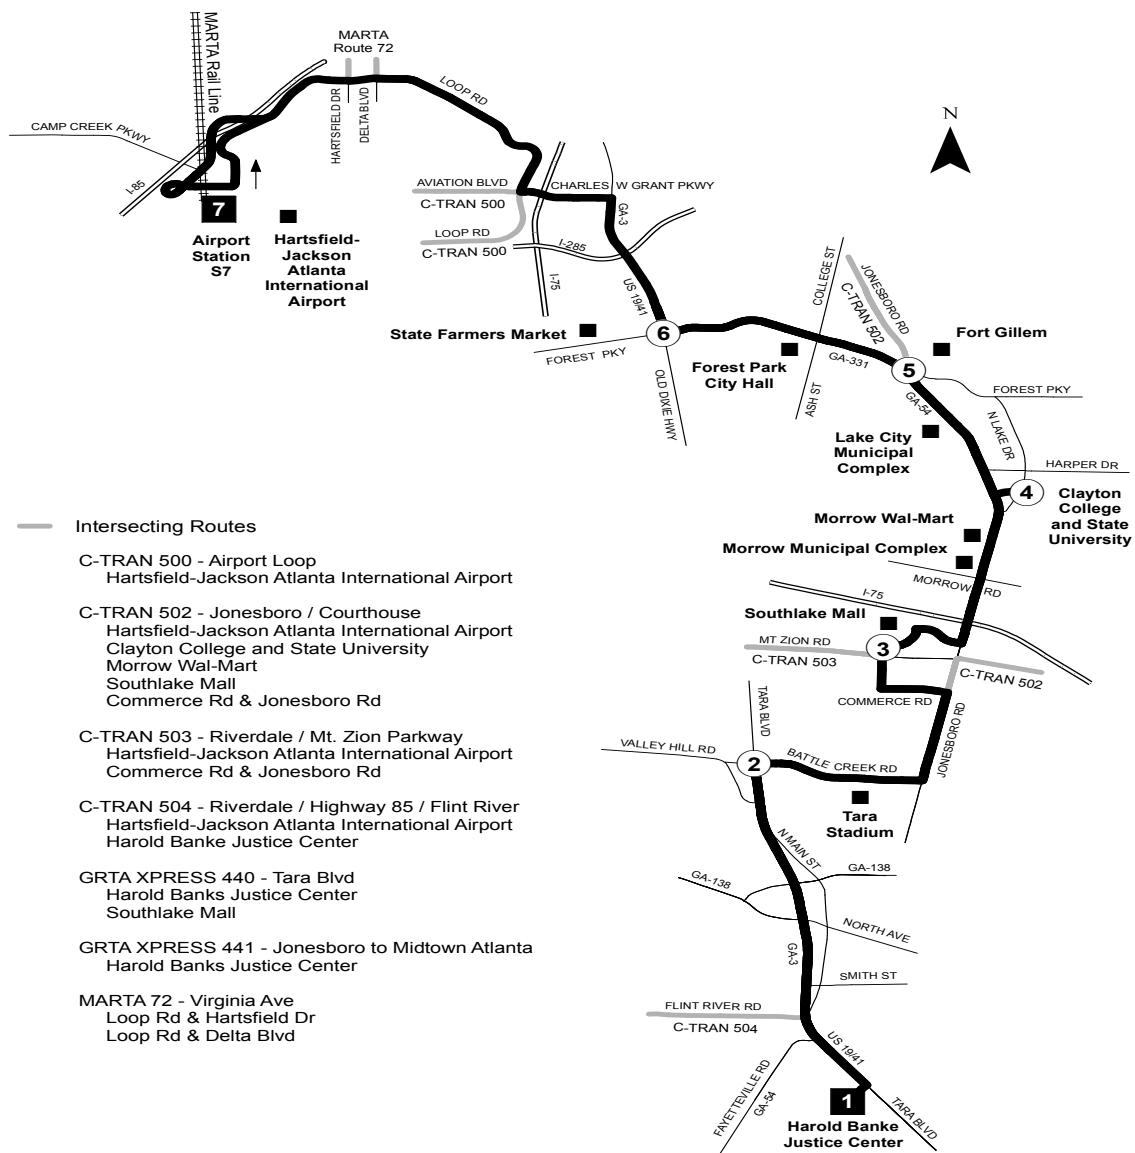

SUNDAY & HOLIDAY

NORTHBOUND

SOUTHBOUND

Leave:	Justice Center	Battle Creek Rd. & Tara Blvd.	Southlake Mall	Clayton College & State University	Jonesboro Rd. & Forest Parkway	Forest Parkway & Old Dixie Highway	Arrive:	Airport Station	Leave:	Airport Station	Forest Parkway & Old Dixie Highway	Jonesboro Rd. & Forest Parkway	Clayton College & State University	Southlake Mall	Battle Creek Rd. & Tara Blvd.	Arrive:	Justice Center
	1	2	3	4	5	6	7		7	6	5	4	3	2	1		
5:50AM	6:02	6:22	6:35	6:41	6:48	7:10		6:20AM	6:34	6:41	6:46	7:00	7:20	7:36			
6:58	7:10	7:30	7:43	7:49	7:56	8:18		7:20	7:34	7:41	7:46	8:00	8:20	8:36			
7:52	8:04	8:24	8:37	8:43	8:50	9:12		8:20	8:34	8:41	8:46	9:00	9:20	9:36			
8:47	9:02	9:22	9:35	9:41	9:48	10:10		9:20	9:34	9:41	9:46	10:00	10:20	10:36			
9:47	10:02	10:22	10:35	10:41	10:48	11:10		10:20	10:34	10:41	10:46	11:00	11:20	11:36			
10:47	11:02	11:22	11:35	11:41	11:48	12:10		11:20	11:34	11:41	11:46	12:00PM	12:20	12:36			
11:52	12:07PM	12:27	12:40	12:46	12:53	1:15		12:20	12:34	12:41	12:46	1:00	1:20	1:36			
12:52	1:07	1:27	1:40	1:46	1:53	2:15		1:20	1:34	1:41	1:46	2:00	2:20	2:36			
1:55	2:10	2:30	2:43	2:49	2:56	3:18		2:20	2:34	2:41	2:46	3:00	3:20	3:36			
2:55	3:10	3:30	3:43	3:49	3:56	4:18		3:20	3:34	3:41	3:46	4:00	4:20	4:36			
3:55	4:10	4:30	4:43	4:49	4:56	5:18		4:20	4:34	4:41	4:46	5:00	5:20	5:36			
4:47	5:02	5:22	5:35	5:41	5:48	6:10		5:20	5:34	5:41	5:46	6:00	6:20	6:36			
5:47	6:02	6:22	6:35	6:41	6:48	7:10		6:20	6:34	6:41	6:46	7:00	7:20	7:36			
6:49	7:04	7:24	7:37	7:43	7:50	8:10		7:20	7:34	7:41	7:46	8:00	8:20	8:36			
7:52	8:04	8:24	8:37	8:43	8:50	9:10		8:20	8:34	8:41	8:46	9:00	9:20	9:36			
8:52	9:04	9:24	9:37	9:43	9:50	10:10		9:20	9:34	9:41	9:46	10:00	10:20	10:36			
9:52	10:04	10:24	10:37	10:43	10:50	11:10		10:20	10:34	10:41	10:46	11:00	11:20	11:36			

All trips are Lift Equipped.
P.M. times are shown in Bold

Be Alert! Please report any unattended or suspicious baggage or activity to your bus driver.
C-TRAN transcards are available from the Hartsfield Area Transportation Management Association (HATMA).
Call (404) 761-6774 for more information on transit passes and transportation improvements in the airport area, or visit their website at www.hatma.org.

MONDAY THROUGH FRIDAY

Times given for each bus trip from beginning to end of route. Read down for times at specific locations.

NORTHBOUND

SOUTHBOUND